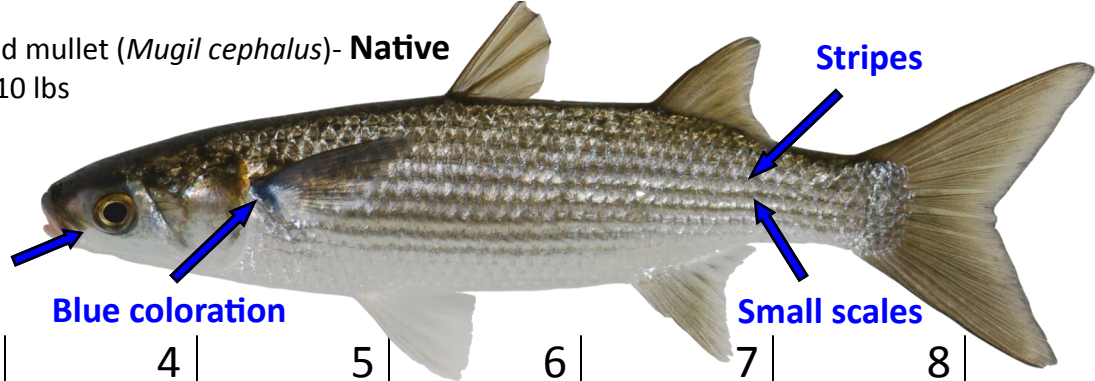

‘Ama‘ama / Striped mullet (*Mugil cephalus*)- Native

Max size: 27" FL, 10 lbs

Adipose eye-lid
(clear membrane)

Blue coloration

Stripes

Small scales

- Legal size— **11"** Fork Length (FL)
- Closed Season: December 1st to March 31st
- Bag Limit: 10 per day (Hilo Bay only)

Uouoa / Sharp-nose mullet (*Neomyxus leuciscus*)- **Native**

Max size: 12" FL, 1 lbs

No stripes

Small scales

Kanda / Marquesan mullet (*Moolgarda engeli*)- **Introduced**

Max size: 10" FL, 3/4 lbs

No stripes

No coloration

Large scales

Uouoa and Kanda

- No size restrictions
- No closed seasons
- No bag limit